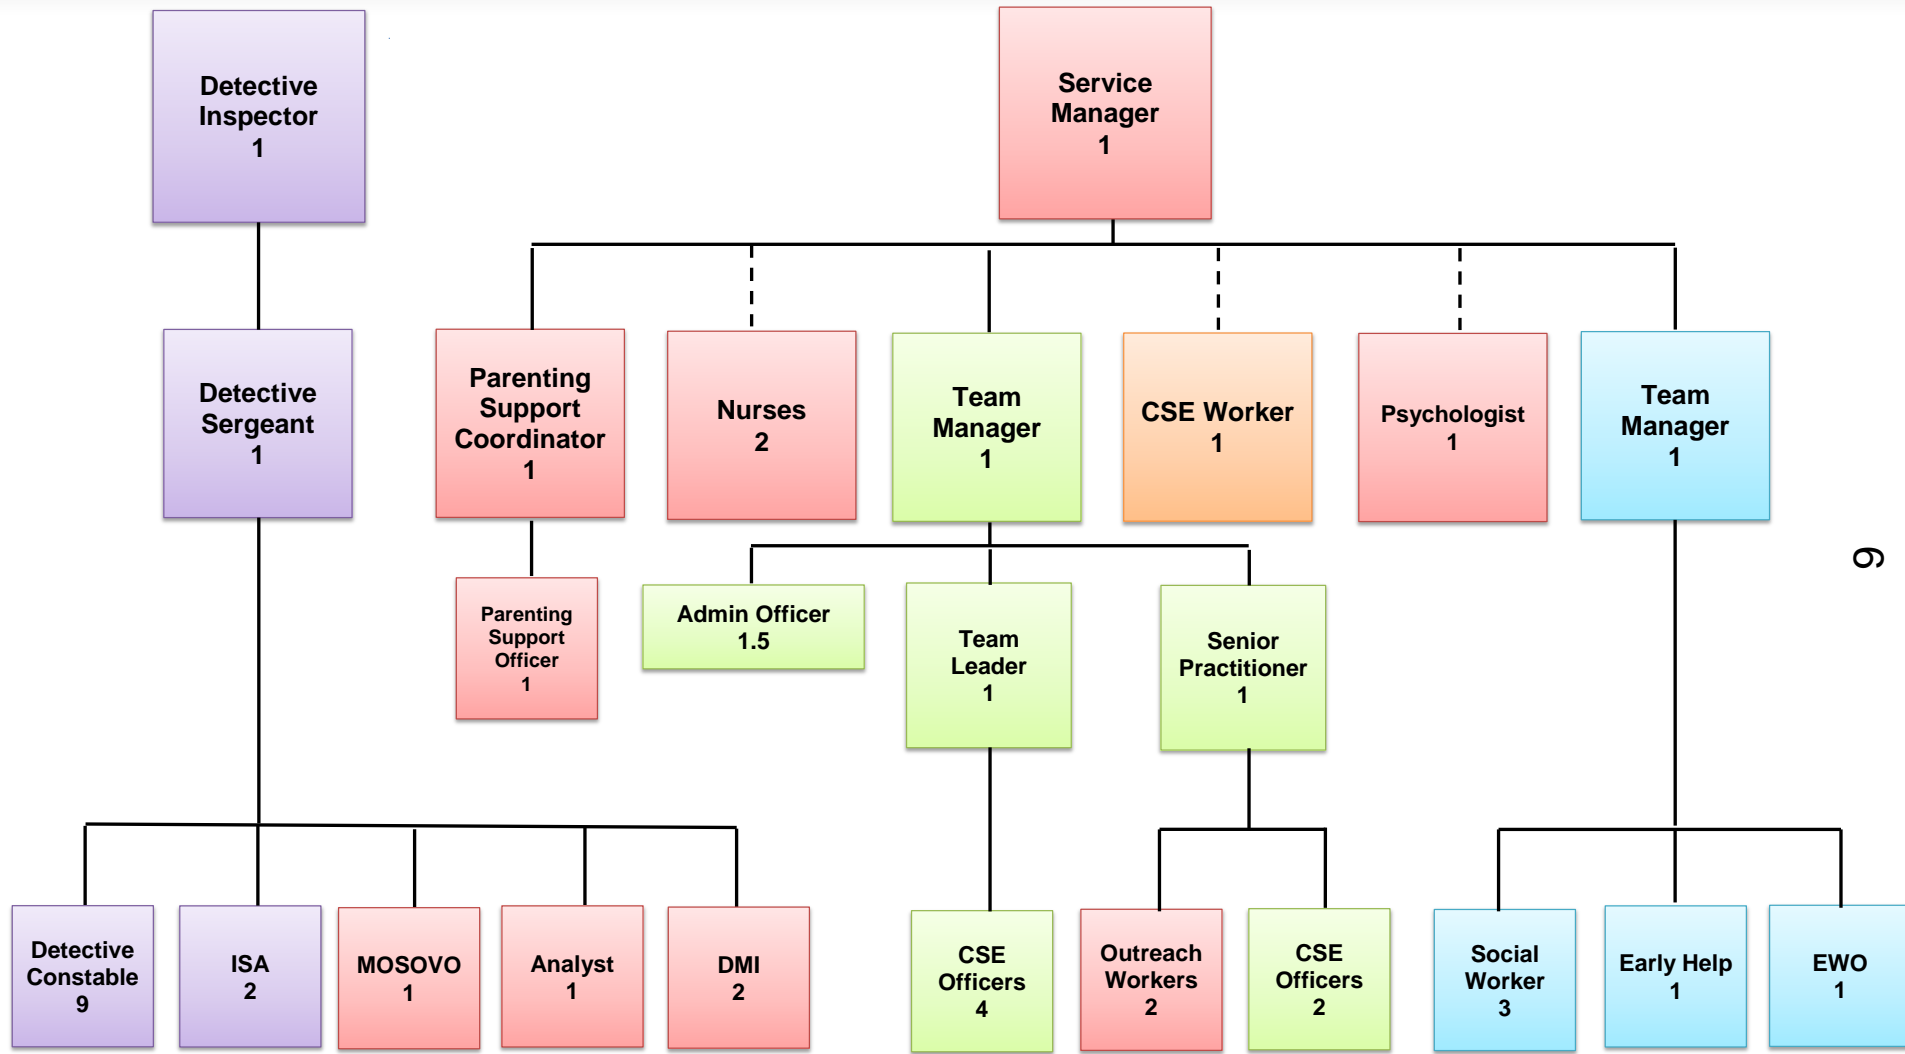

2

**CHILD SEXUAL
EXPLOITATION**
Could you spot the signs?

3

**CHILD SEXUAL
EXPLOITATION**
Could you spot the signs?

“Work with children at risk of child sexual exploitation is strong, both strategically and operationally, through both mainstream and dedicated services.”

4

**CHILD SEXUAL
EXPLOITATION**
Could you spot the signs?

- Implementation phase almost complete
- All bar one work stream underway
- Flexibility in work stream end dates
- Performance and monitoring phase has commenced
- Many achievements to date

67

**CHILD SEXUAL
EXPLOITATION**
Could you spot the signs?

- CEASE
- Warning Zone
- School Prevention Activity
- Social and Digital Media

NEW from **Warning ZONE**

ALL THE FUN OF THE INTERNET
SAFELY!

Introducing **E-SAFETY ZONE** – a **NEW** interactive experience for Year 6 students.

The internet is like a fairground – colourful and exciting, but full of hidden dangers. So what better way to educate children about online safety than by a trip to the fair? **E-SAFETY ZONE** uses fun-onion fairground attractions to teach key messages about internet safety ... all without a computer in sight!